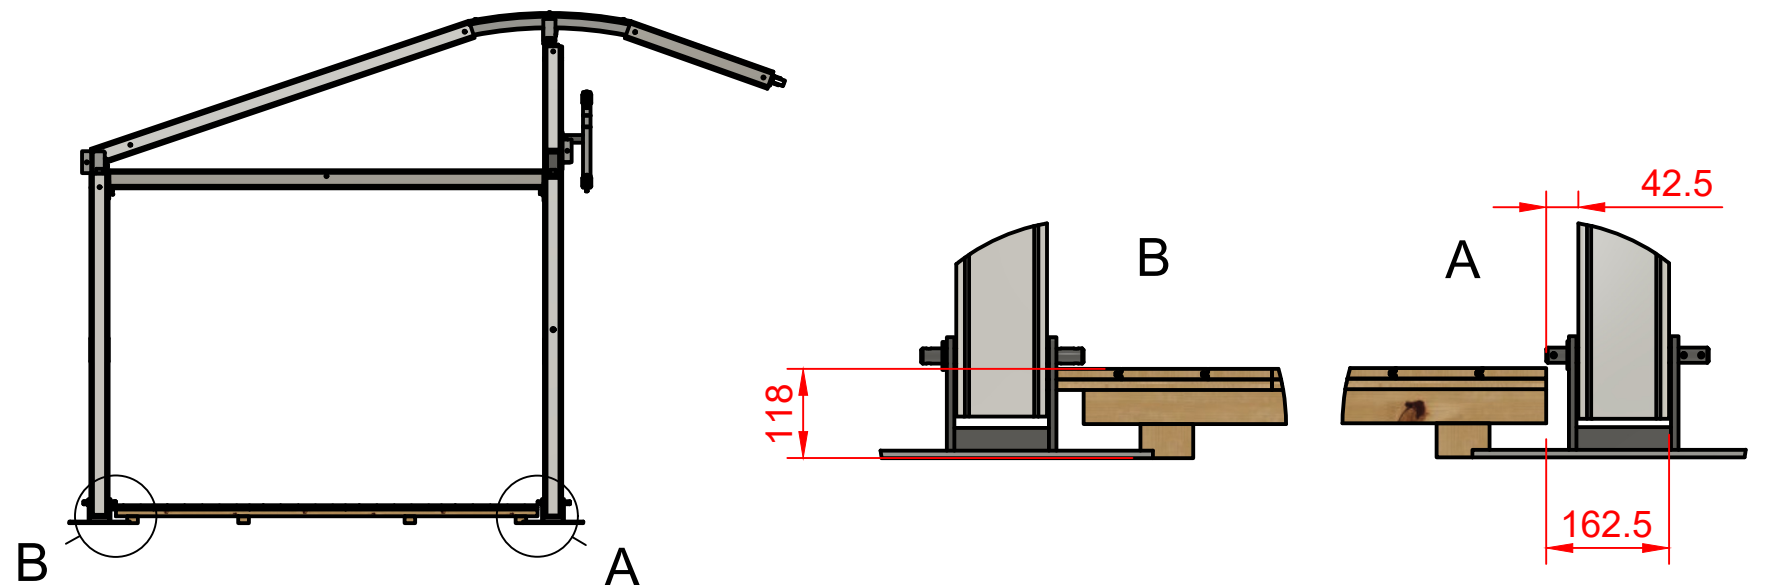

3m Food walk Raised and Levelled Floor

Raised and levelled Floor Dimensions

Raised And Levelled Floor

- Our Raised and levelled Floor finished height will be determined by the undulation of the ground.
- The average height is between 120mm -140mm