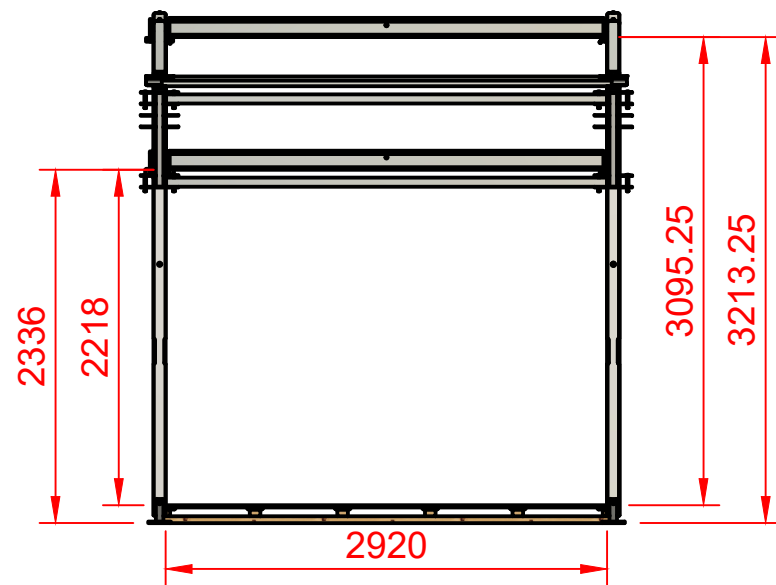

3m Food walk Raised and Levelled Floor

Raised and levelled Floor Dimensions

Raised And Levelled Floor

- Our Raised and levelled Floor finished height will be determined by the undulation of the ground.
- The average height is between 120mm -140mm