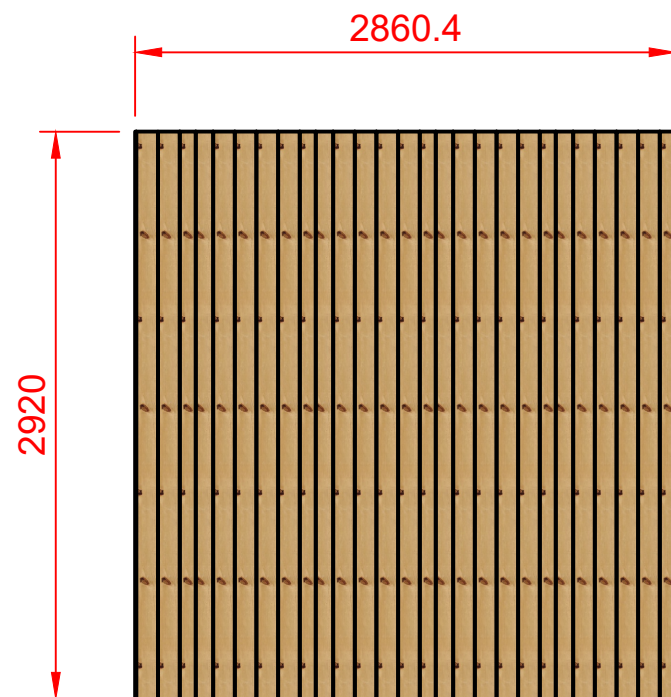

3m Food walk Raised and Levelled Floor

Raised and levelled Floor Dimensions

Raised And Levelled Floor

- Our Raised and levelled Floor finished height will be determined by the undulation of the ground.
- The average height is between 120mm -140mm