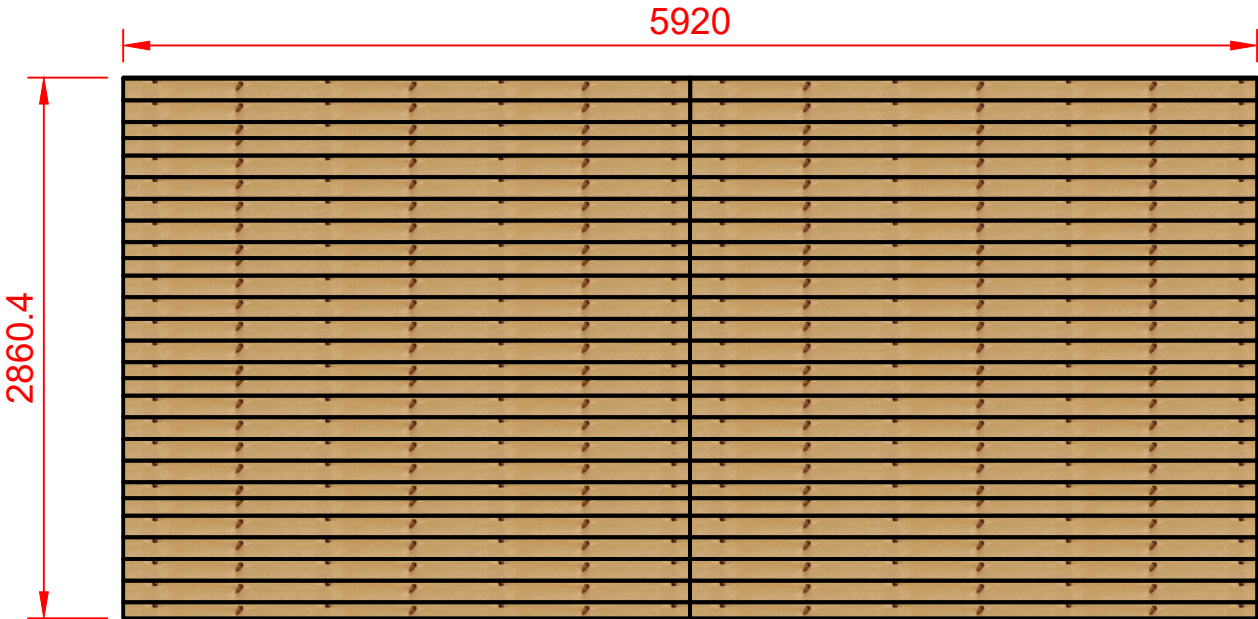

# 6m Food walk Raised and Levelled Floor

**Floor Dimensions**

**Raised And Levelled Floor**

- Our Raised and levelled Floor finished hieght will be determined by the undulation of the ground.
- The average height is between 120mm -140mm