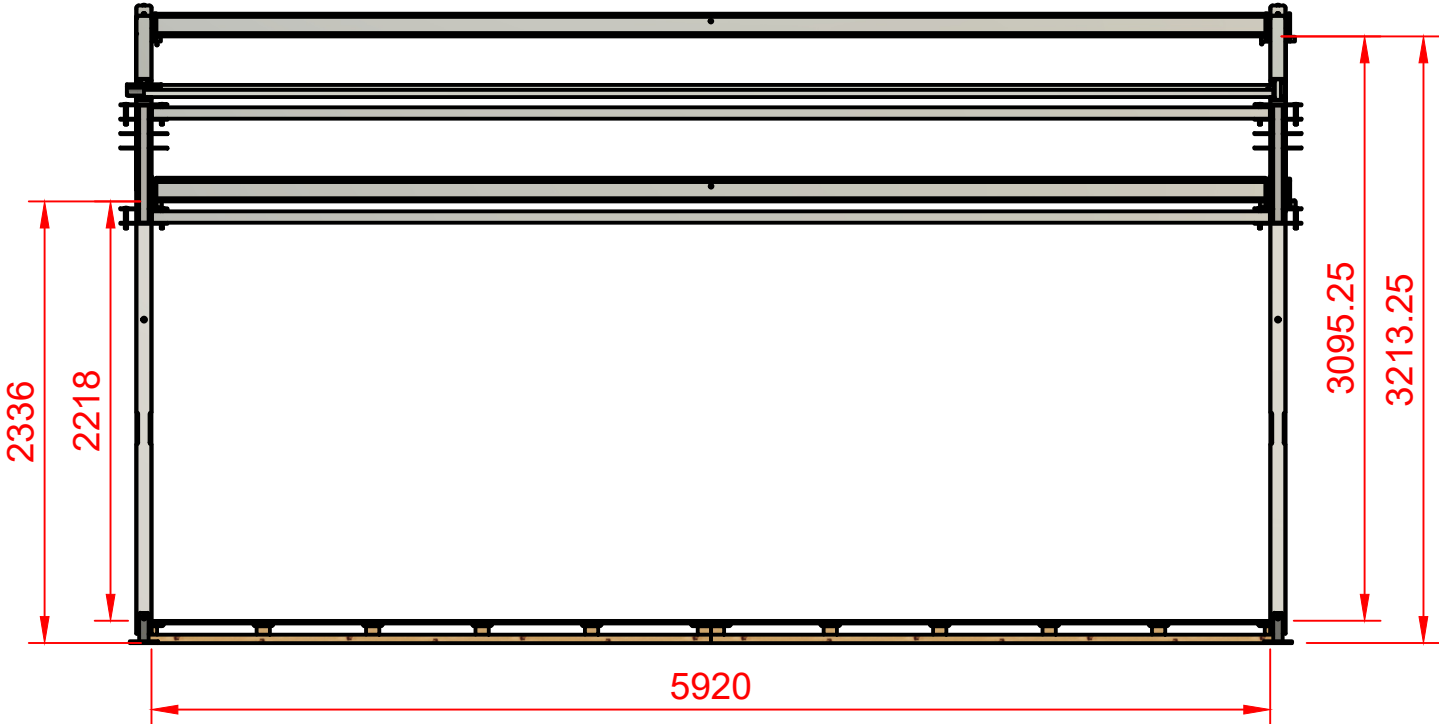

# 6m Food walk Raised and Levelled Floor

**Floor Dimensions**

**Raised And Levelled Floor**

- Our Raised and levelled Floor finished hieght will be determined by the undulation of the ground.
- The average height is between 120mm -140mm