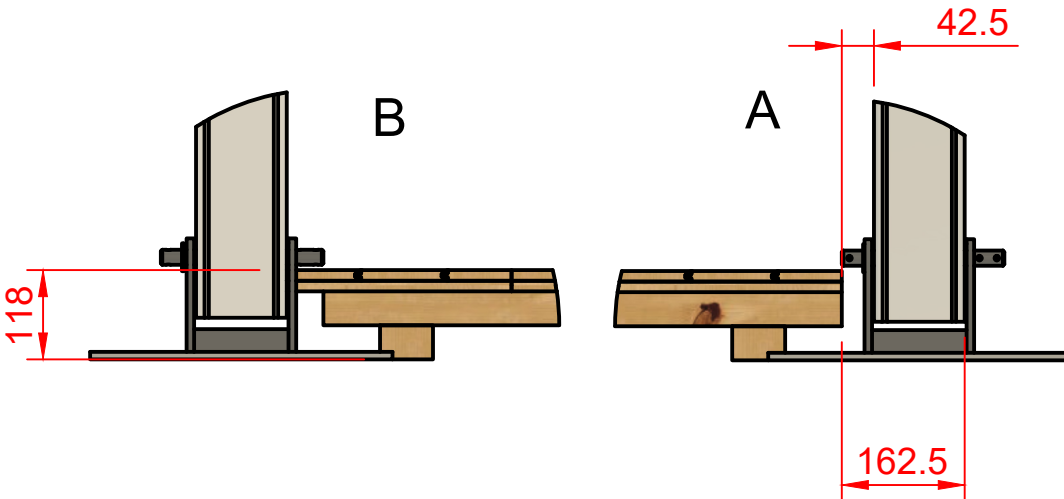

# 6m Food walk Raised and Levelled Floor

**Floor Dimensions**

**Raised And Levelled Floor**

- Our Raised and levelled Floor finished hieght will be determined by the undulation of the ground.
- The average height is between 120mm -140mm