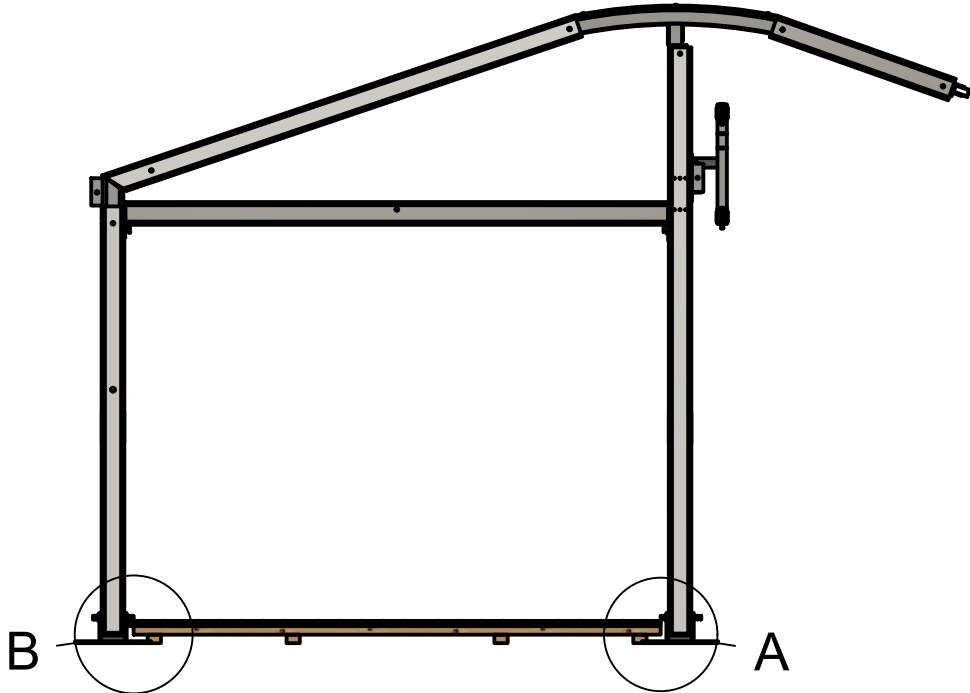

# 6m Food walk Raised and Levelled Floor

**Floor Dimensions**

**Raised And Levelled Floor**

- Our Raised and levelled Floor finished hieght will be determined by the undulation of the ground.
- The average height is between 120mm -140mm