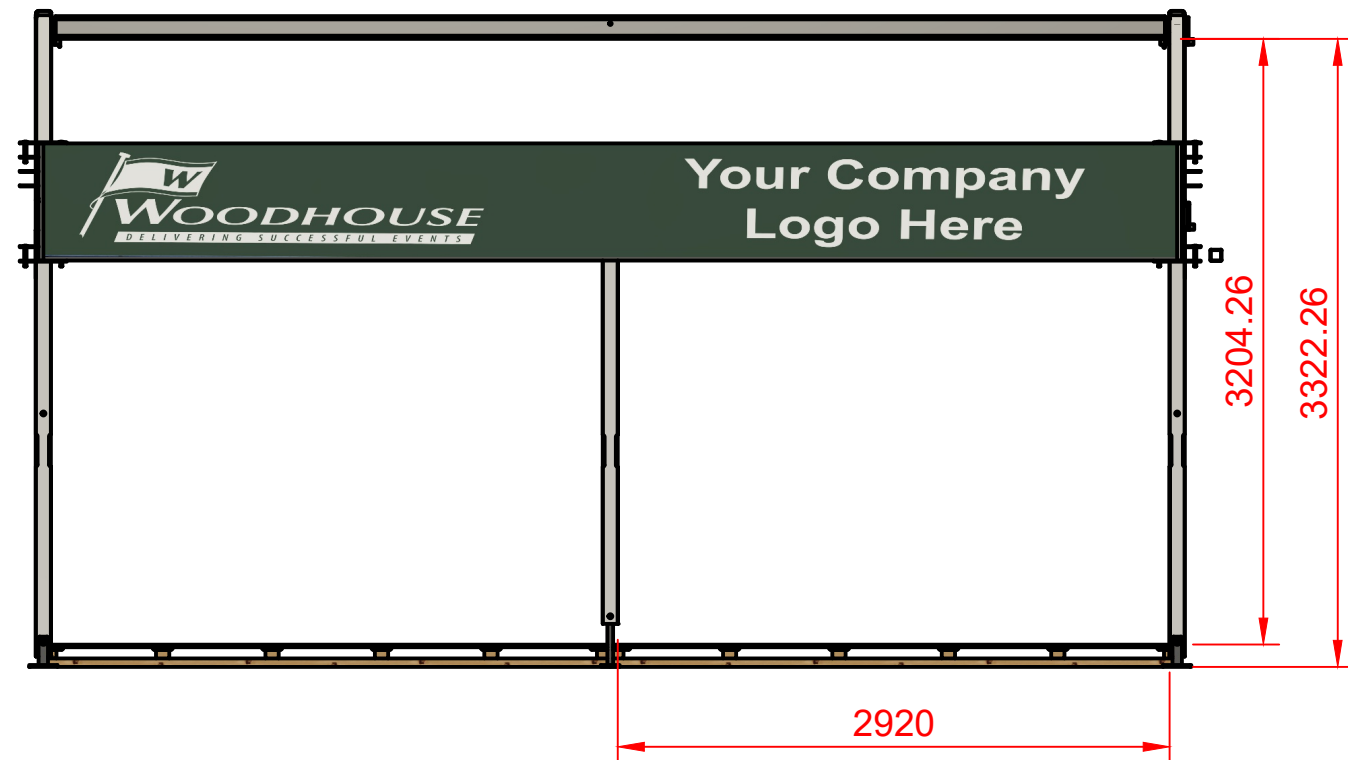

3m Clearspan Raised and Levelled Floor

Raised and Levelled Floor

- Our Raised and Levelled Floor Finished Height will be determined by the undulation of the ground.
- The average height is between 120mm - 140mm