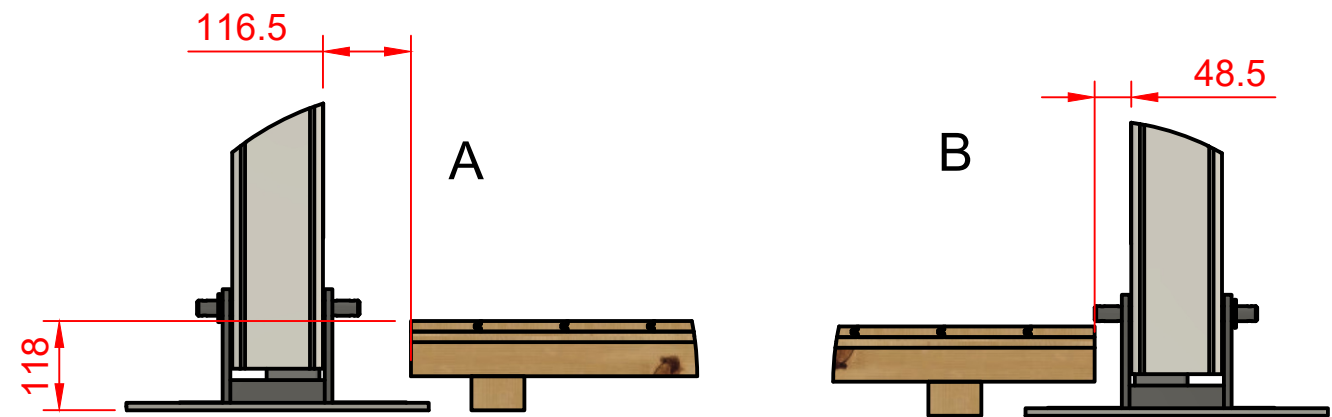

3m Clearspan Raised and Levelled Floor

Raised and Levelled Floor

- Our Raised and Levelled Floor Finished Height will be determined by the undulation of the ground.
- The average height is between 120mm - 140mm