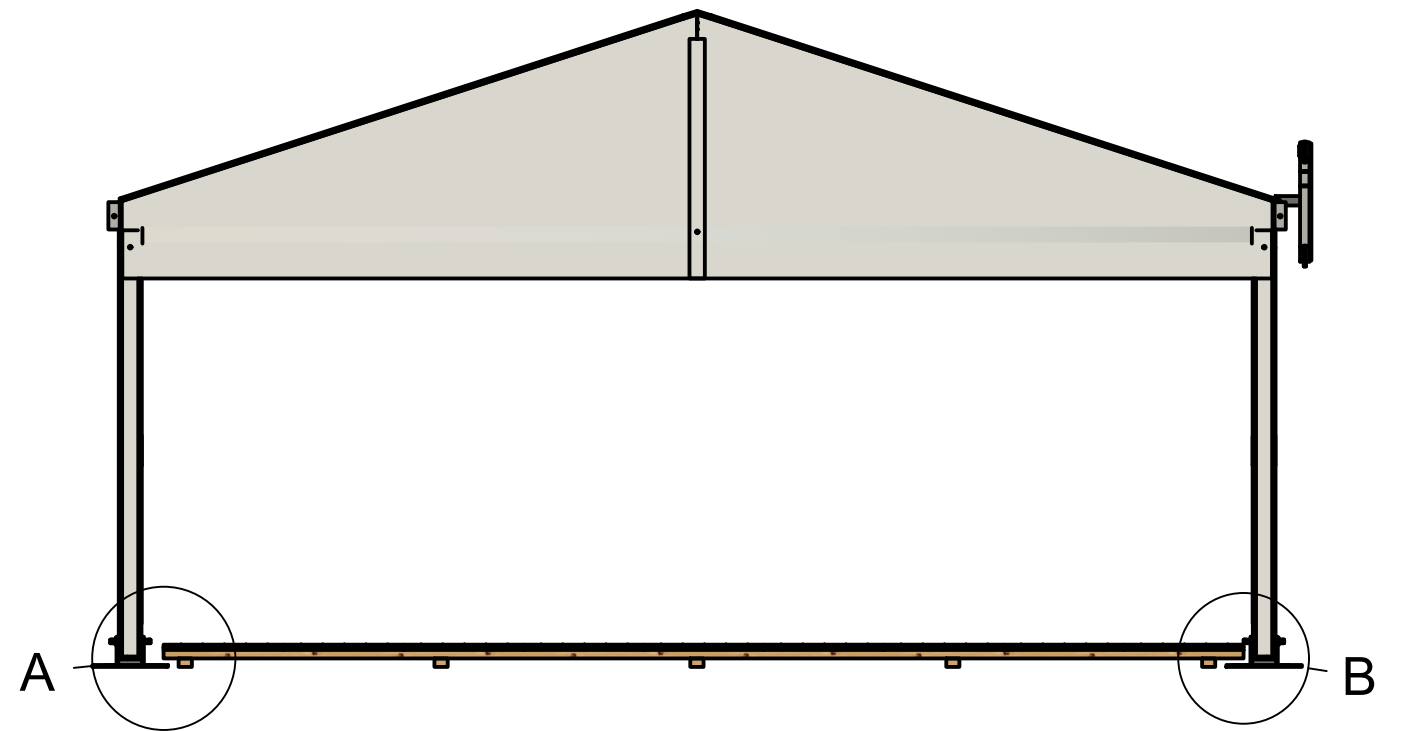

3m Clearspan Raised and Levelled Floor

Raised and Levelled Floor

- Our Raised and Levelled Floor Finished Height will be determined by the undulation of the ground.
- The average height is between 120mm - 140mm