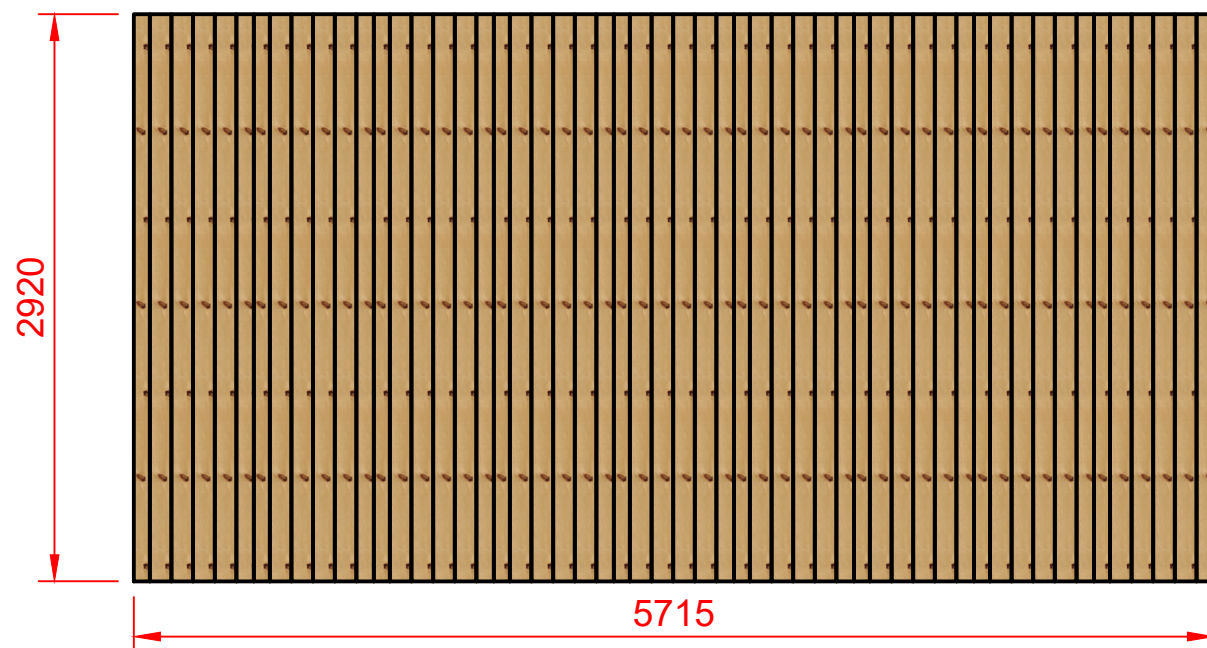

3m Clearspan Raised and Levelled Floor

Raised and Levelled Floor

- Our Raised and Levelled Floor Finished Height will be determined by the undulation of the ground.
- The average height is between 120mm - 140mm