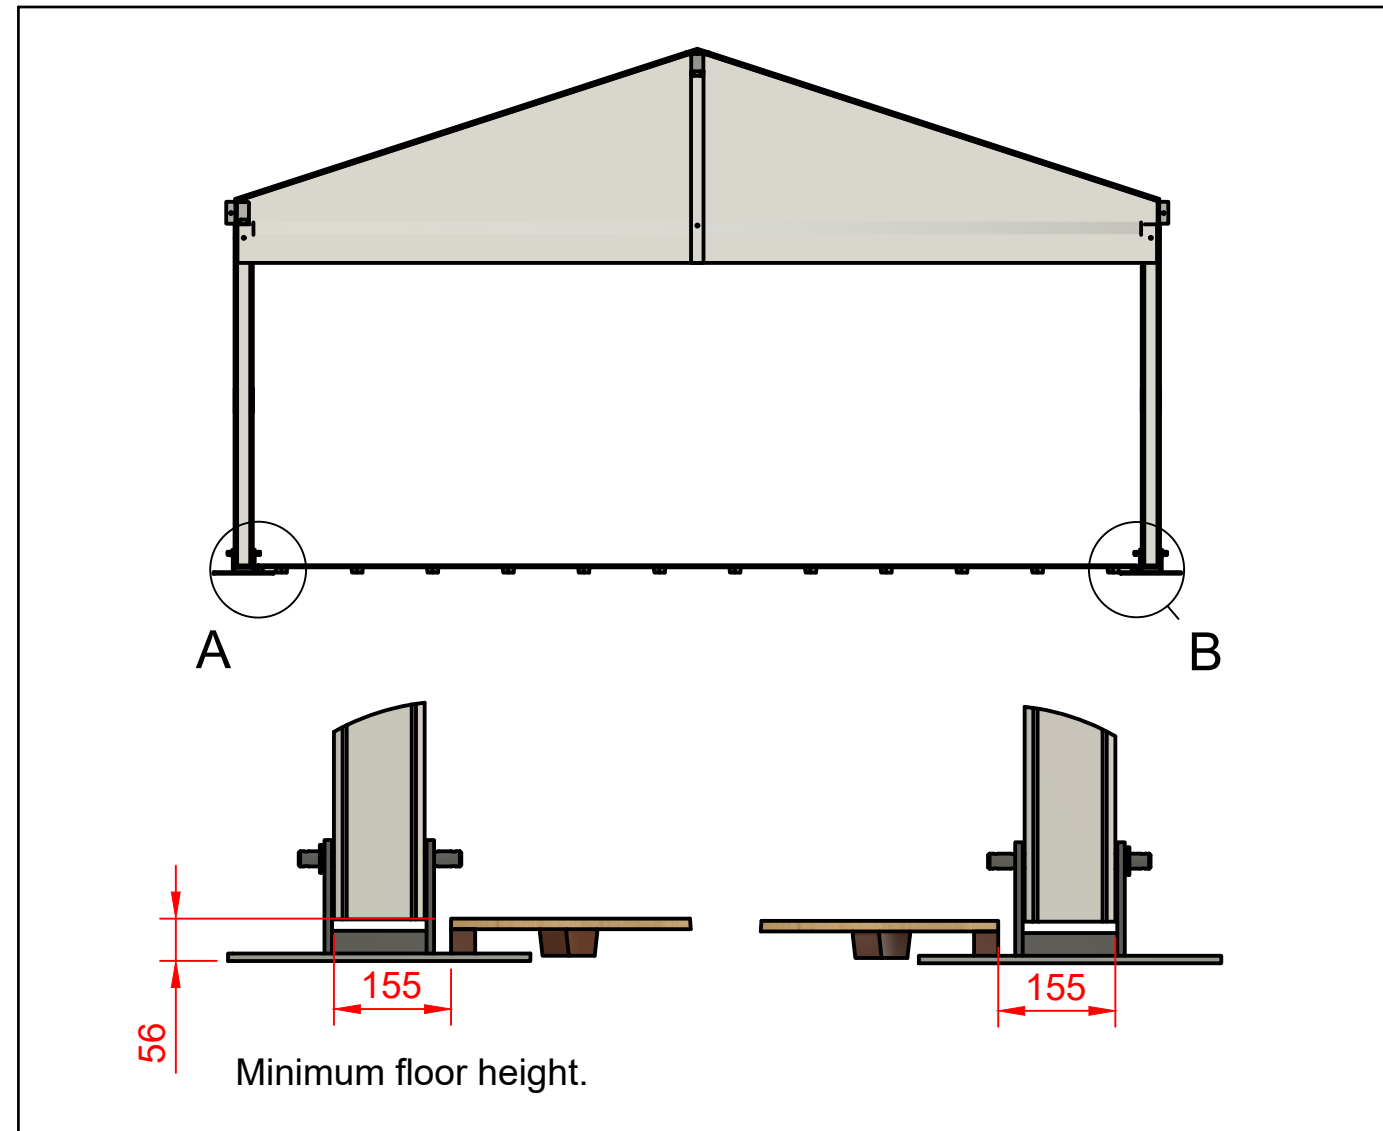

# Ground Contour Floor height and Floor Space

## Woodhouse Ground Contour Floor

- Our ground contoured floor has a finished height of approximately 5cm-7cm.