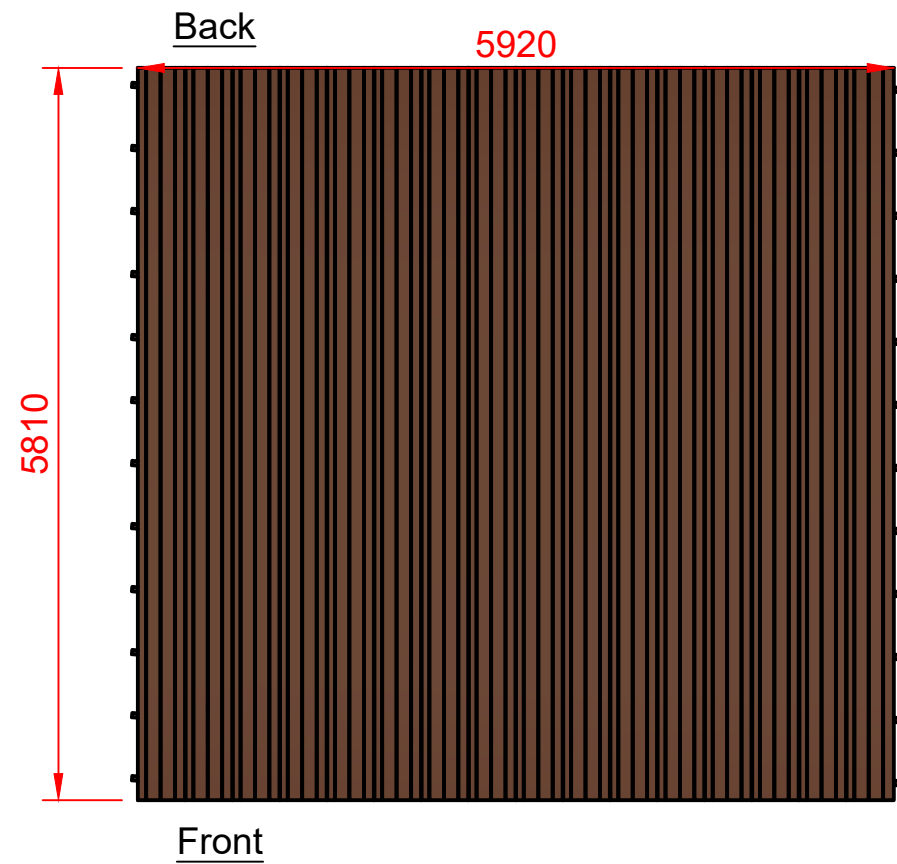

# Ground Contour Floor height and Floor Space

## Woodhouse Ground Contour Floor

- Our ground contoured floor has a finished height of approximately 5cm-7cm.