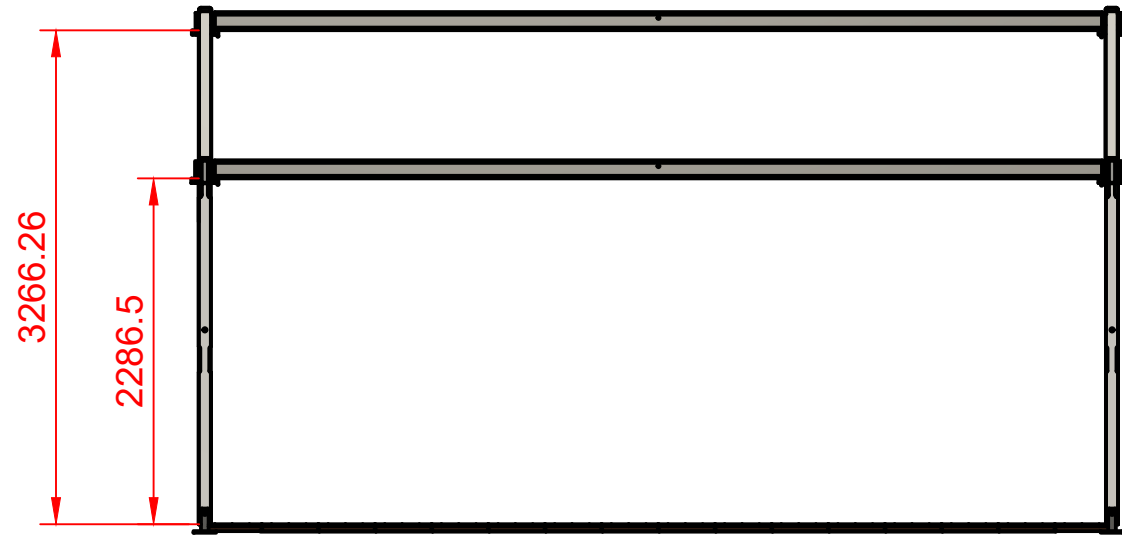

# Ground Contour Floor height and Floor Space

## Woodhouse Ground Contour Floor

- Our ground contoured floor has a finished height of approximately 5cm-7cm.