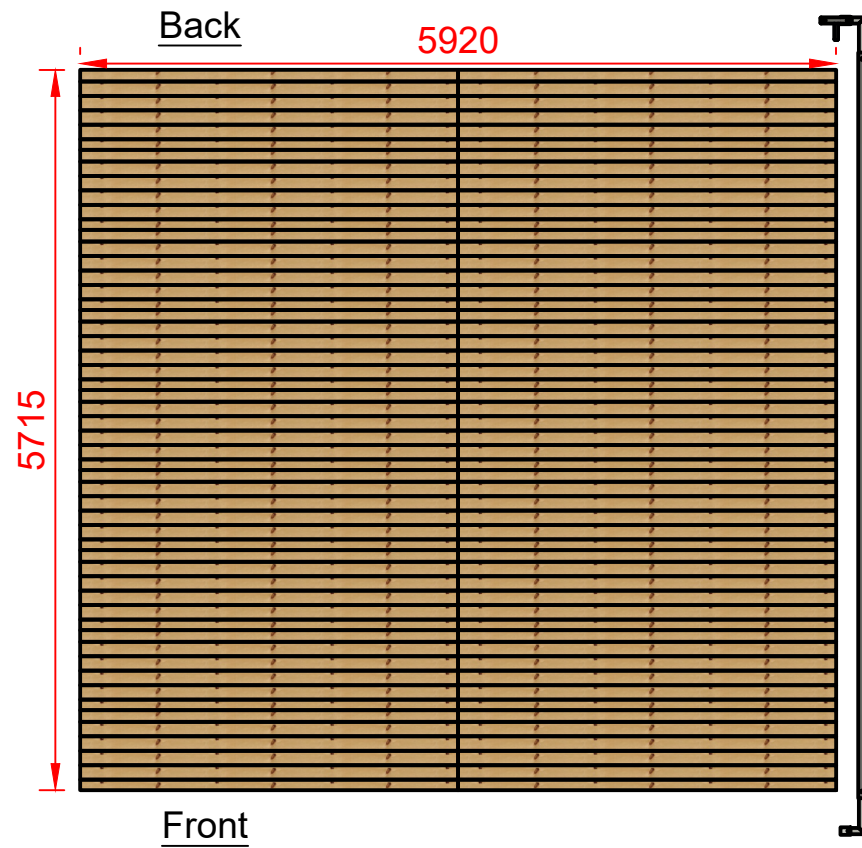

Internal Measurement for 6m Clearspan

Raised and levelled Floor Dimensions

Overall Footprint