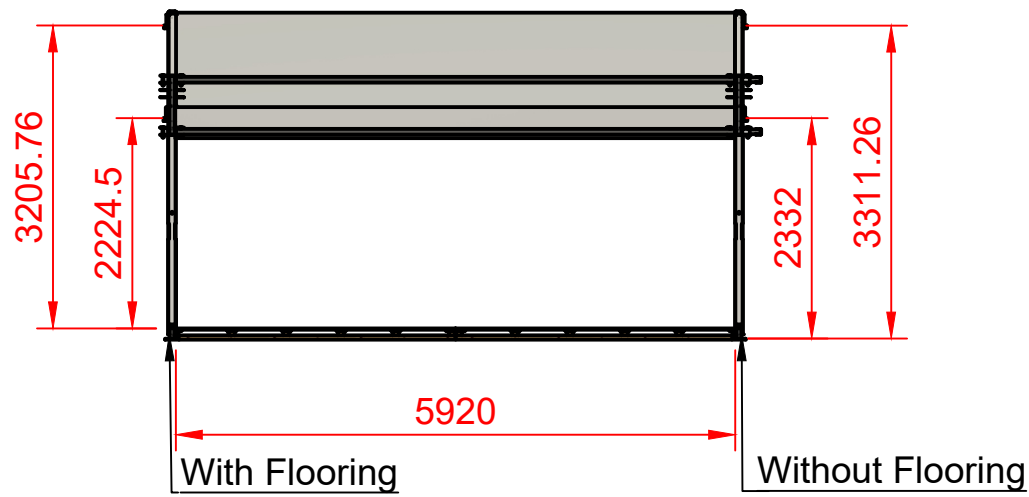

Internal Measurement for 6m Clearspan

Raised and levelled Floor Dimensions

Overall Footprint