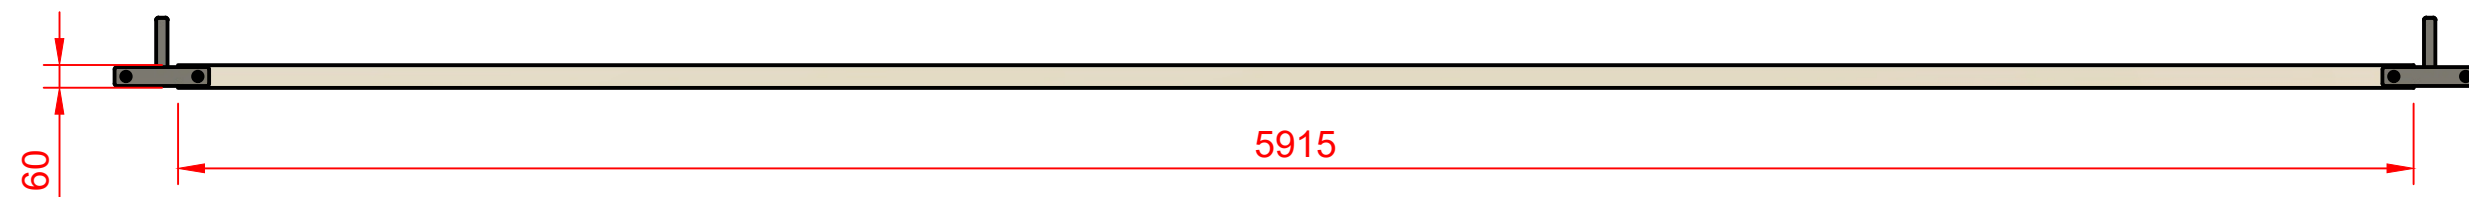

# 6m Banner Rail

## 6m Banner Rail

- Our 6m Banner Rail provides a mounting area of, 2195mm wide and a full height of 610mm.
- The overall Banner must not exceed 6 metres.