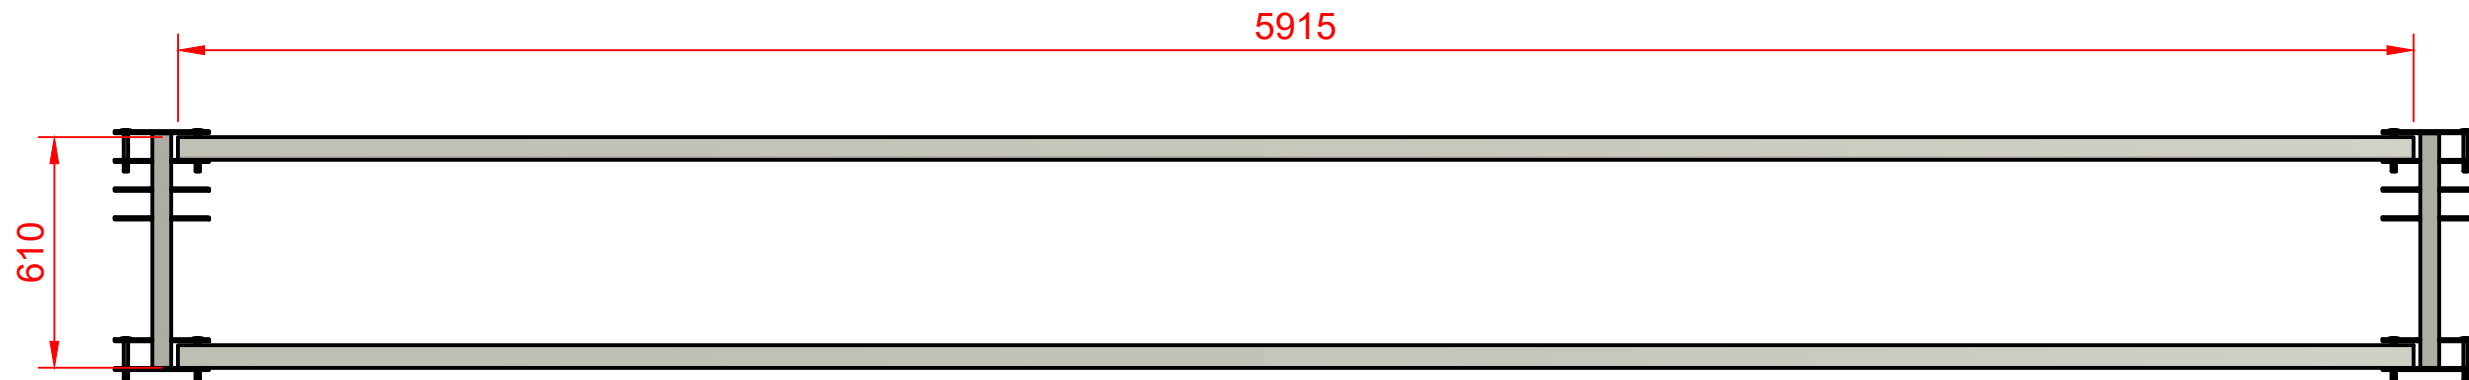

## 6m Banner Rail

- Our 6m Banner Rail provides a mounting area of, 2195mm wide and a full height of 610mm.
- The overall Banner must not exceed 6 metres.